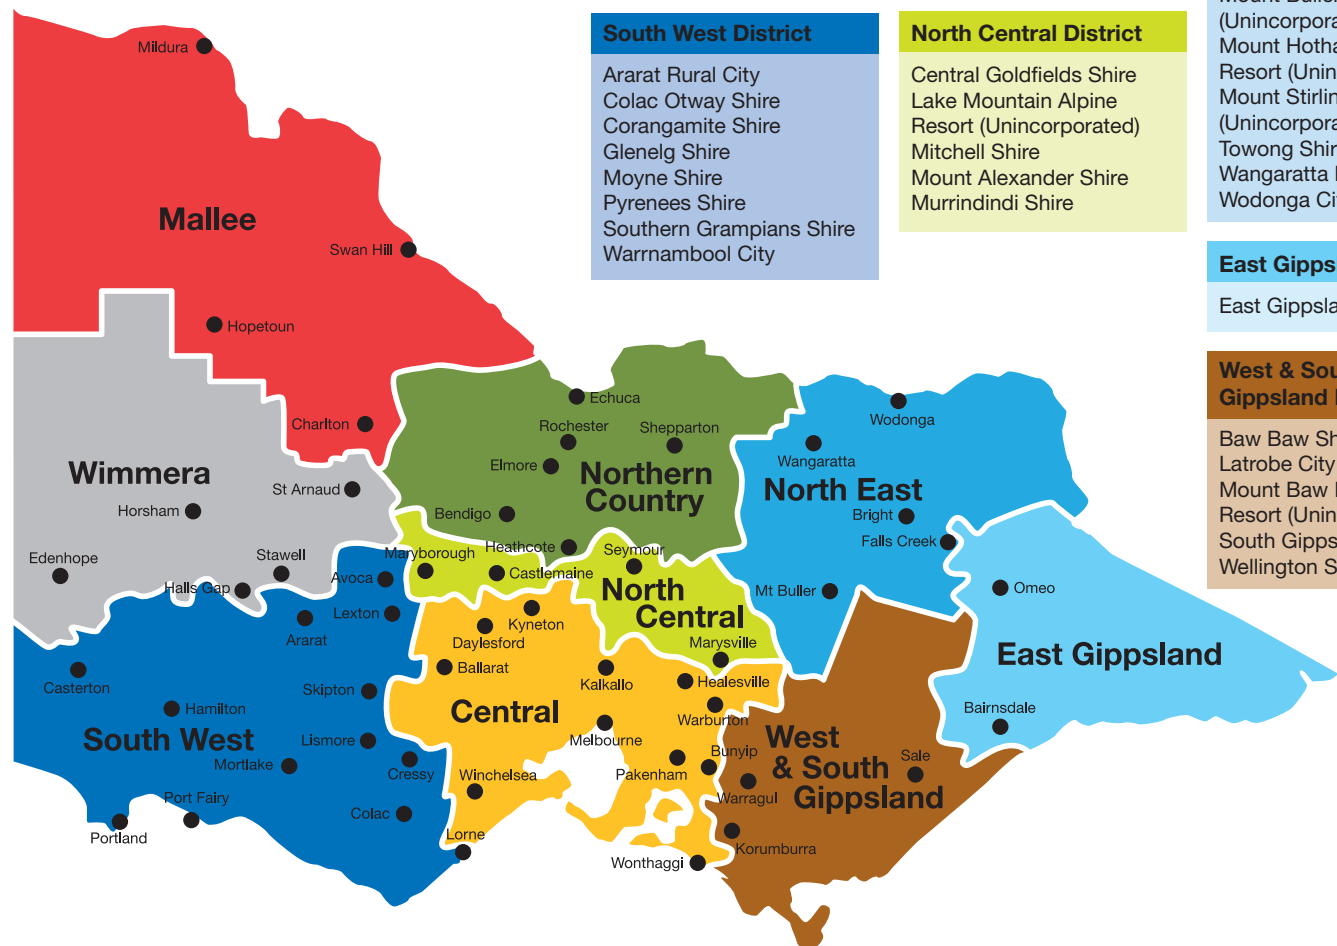

Central District

Ballarat City
Banyule City
Bass Coast Shire
Bayside City
Boroondara City
Brimbank City
Cardinia Shire
Casey City
Darebin City
Frankston City
French Island (Unincorporated)
Glen Eira City
Golden Plains Shire
Greater Dandenong City
Greater Geelong City
Hepburn Shire
Hobsons Bay City
Hume City
Kingston City
Knox City
Macedon Ranges Shire
Manningham City
Maribyrnong City
Maroondah City
Melbourne City
Melton Shire
Monash City
Moonee Valley City
Moorabool Shire
Moreland City
Mornington Peninsula Shire
Nillumbik Shire
Port Phillip City
Queenscliffe Borough
Stonnington City
Surf Coast Shire
Whitehorse City
Whittlesea City
Wyndham City
Yarra City
Yarra Ranges Shire

South West District

Ararat Rural City
Colac Otway Shire
Corangamite Shire
Glenelg Shire
Moynes Shire
Pyrenees Shire
Southern Grampians Shire
Warrnambool City

North Central District

Central Goldfields Shire
Lake Mountain Alpine Resort (Unincorporated)
Mitchell Shire
Mount Alexander Shire
Murrindindi Shire

East Gippsland District

East Gippsland Shire

West & South Gippsland District

Baw Baw Shire
Latrobe City
Mount Baw Baw Alpine Resort (Unincorporated)
South Gippsland Shire
Wellington Shire

Total Fire Bans

Total Fire Bans are declared by CFA on days when fires are likely to spread rapidly and be difficult to control.

On days of Total Fire Ban there are legal restrictions in force to reduce the likelihood of fires starting.

Victoria is divided into nine Total Fire Ban districts.

Total Fire Bans are declared by district and you must know which district you live in. A list of municipalities that are located in each of the districts is shown in the coloured boxes.

For more information on Total Fire Bans and Fire Restrictions please call the Victorian Bushfire Information Line (VBIL) on 1800 240 667 or visit www.cfa.vic.gov.au

For more information please visit the CFA website at www.cfa.vic.gov.au or phone the Victorian Bushfire Information Line on 1800 240 667.

www.cfa.vic.gov.au

PREPARE. ACT. SURVIVE.