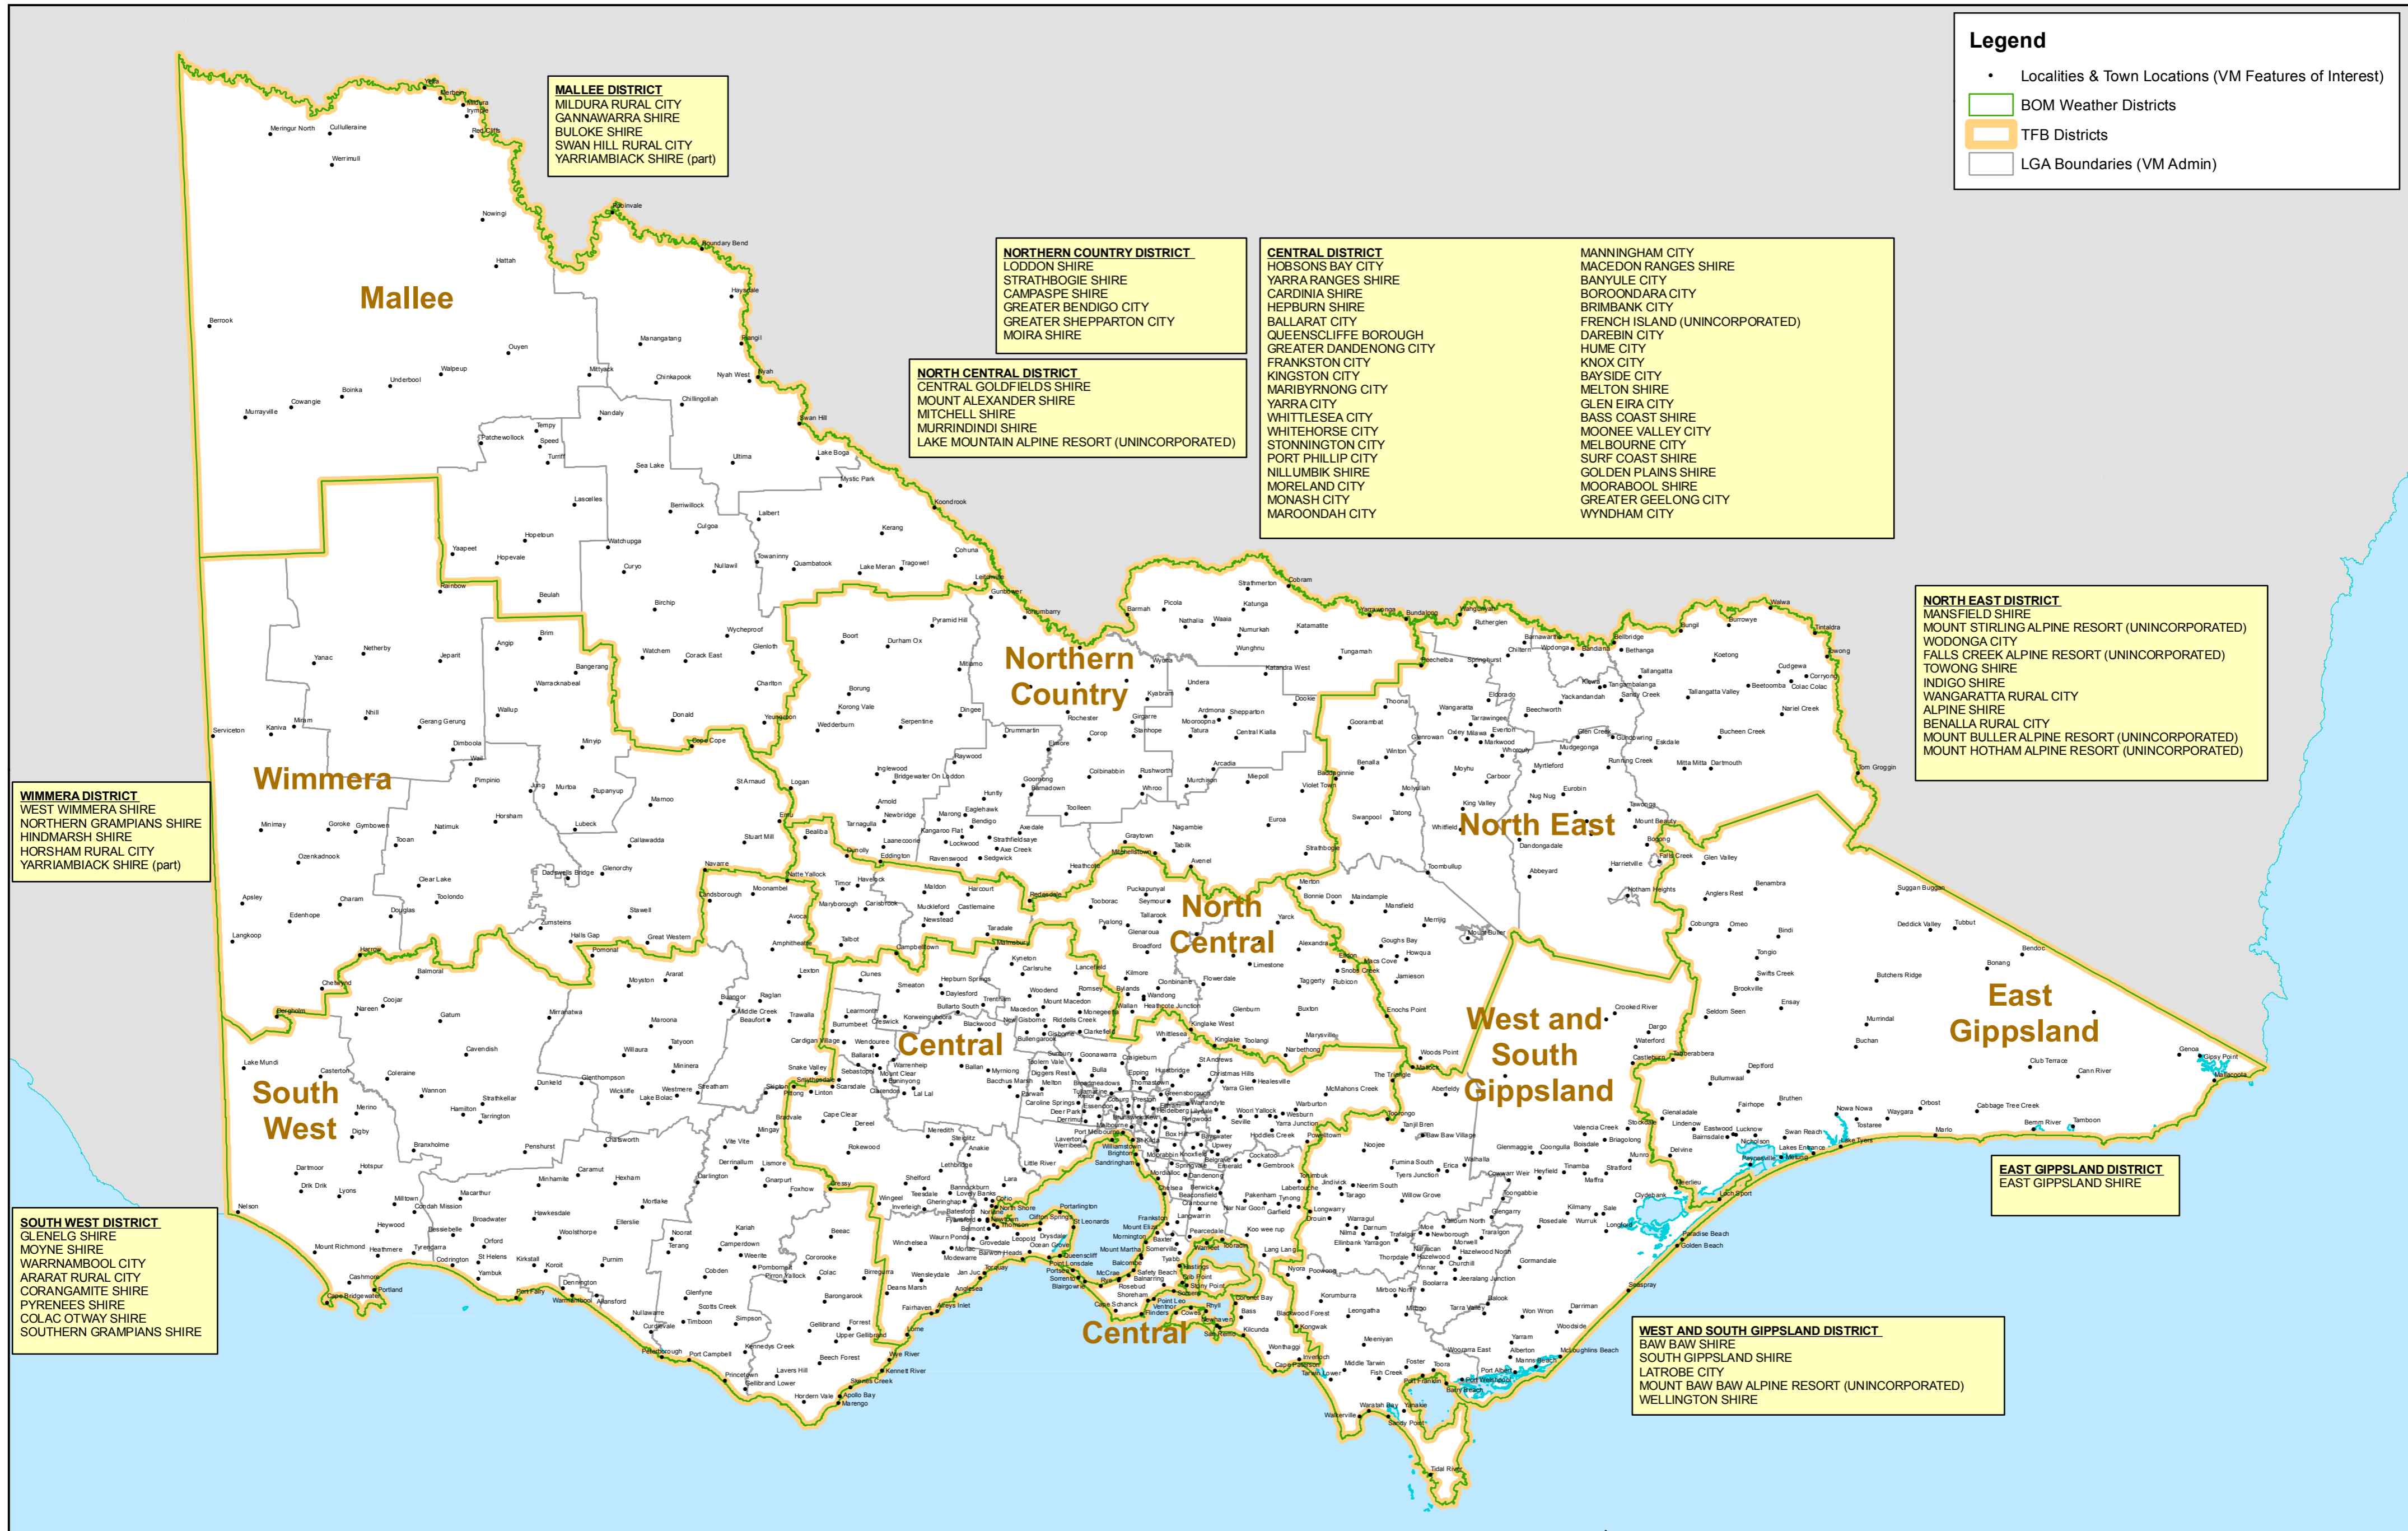

# CFA Fire Districts

**Legend**

- Localities & Town Locations (VM Features of Interest)
- BOM Weather Districts
- TFB Districts
- LGA Boundaries (VM Admin)

**MALLEE DISTRICT**  
 MILDURA RURAL CITY  
 GANNAWARRA SHIRE  
 BULOKE SHIRE  
 SWAN HILL RURAL CITY  
 YARRIAMBIACK SHIRE (part)

**NORTHERN COUNTRY DISTRICT**  
 LODDON SHIRE  
 STRATHBOGIE SHIRE  
 CAMPASPE SHIRE  
 GREATER BENDIGO CITY  
 GREATER SHEPPARTON CITY  
 MOIRA SHIRE

**NORTH CENTRAL DISTRICT**  
 CENTRAL GOLDFIELDS SHIRE  
 MOUNT ALEXANDER SHIRE  
 MITCHELL SHIRE  
 MURRINDINDI SHIRE  
 LAKE MOUNTAIN ALPINE RESORT (UNINCORPORATED)

MANNINGHAM CITY  
 MACEDON RANGES SHIRE  
 BANYULE CITY  
 BOROONDARA CITY  
 BRIMBANK CITY  
 FRENCH ISLAND (UNINCORPORATED)  
 DAREBIN CITY  
 HUME CITY  
 KNOX CITY  
 BAYSIDE CITY  
 MELTON SHIRE  
 GLEN EIRA CITY  
 BASS COAST SHIRE  
 MOONEE VALLEY CITY  
 MELBOURNE CITY  
 SURF COAST SHIRE  
 GOLDEN PLAINS SHIRE  
 MOORABOOL SHIRE  
 GREATER GEELONG CITY  
 WYNDHAM CITY

**WIMMERA DISTRICT**  
 WEST WIMMERA SHIRE  
 NORTHERN GRAMPIANS SHIRE  
 HINDMARSH SHIRE  
 HORSHAM RURAL CITY  
 YARRIAMBIACK SHIRE (part)

**SOUTH WEST DISTRICT**  
 GLENELG SHIRE  
 MOYNE SHIRE  
 WARRNAMBOOL CITY  
 ARARAT RURAL CITY  
 CORANGAMITE SHIRE  
 PYRENEES SHIRE  
 COLAC OTWAY SHIRE  
 SOUTHERN GRAMPIANS SHIRE