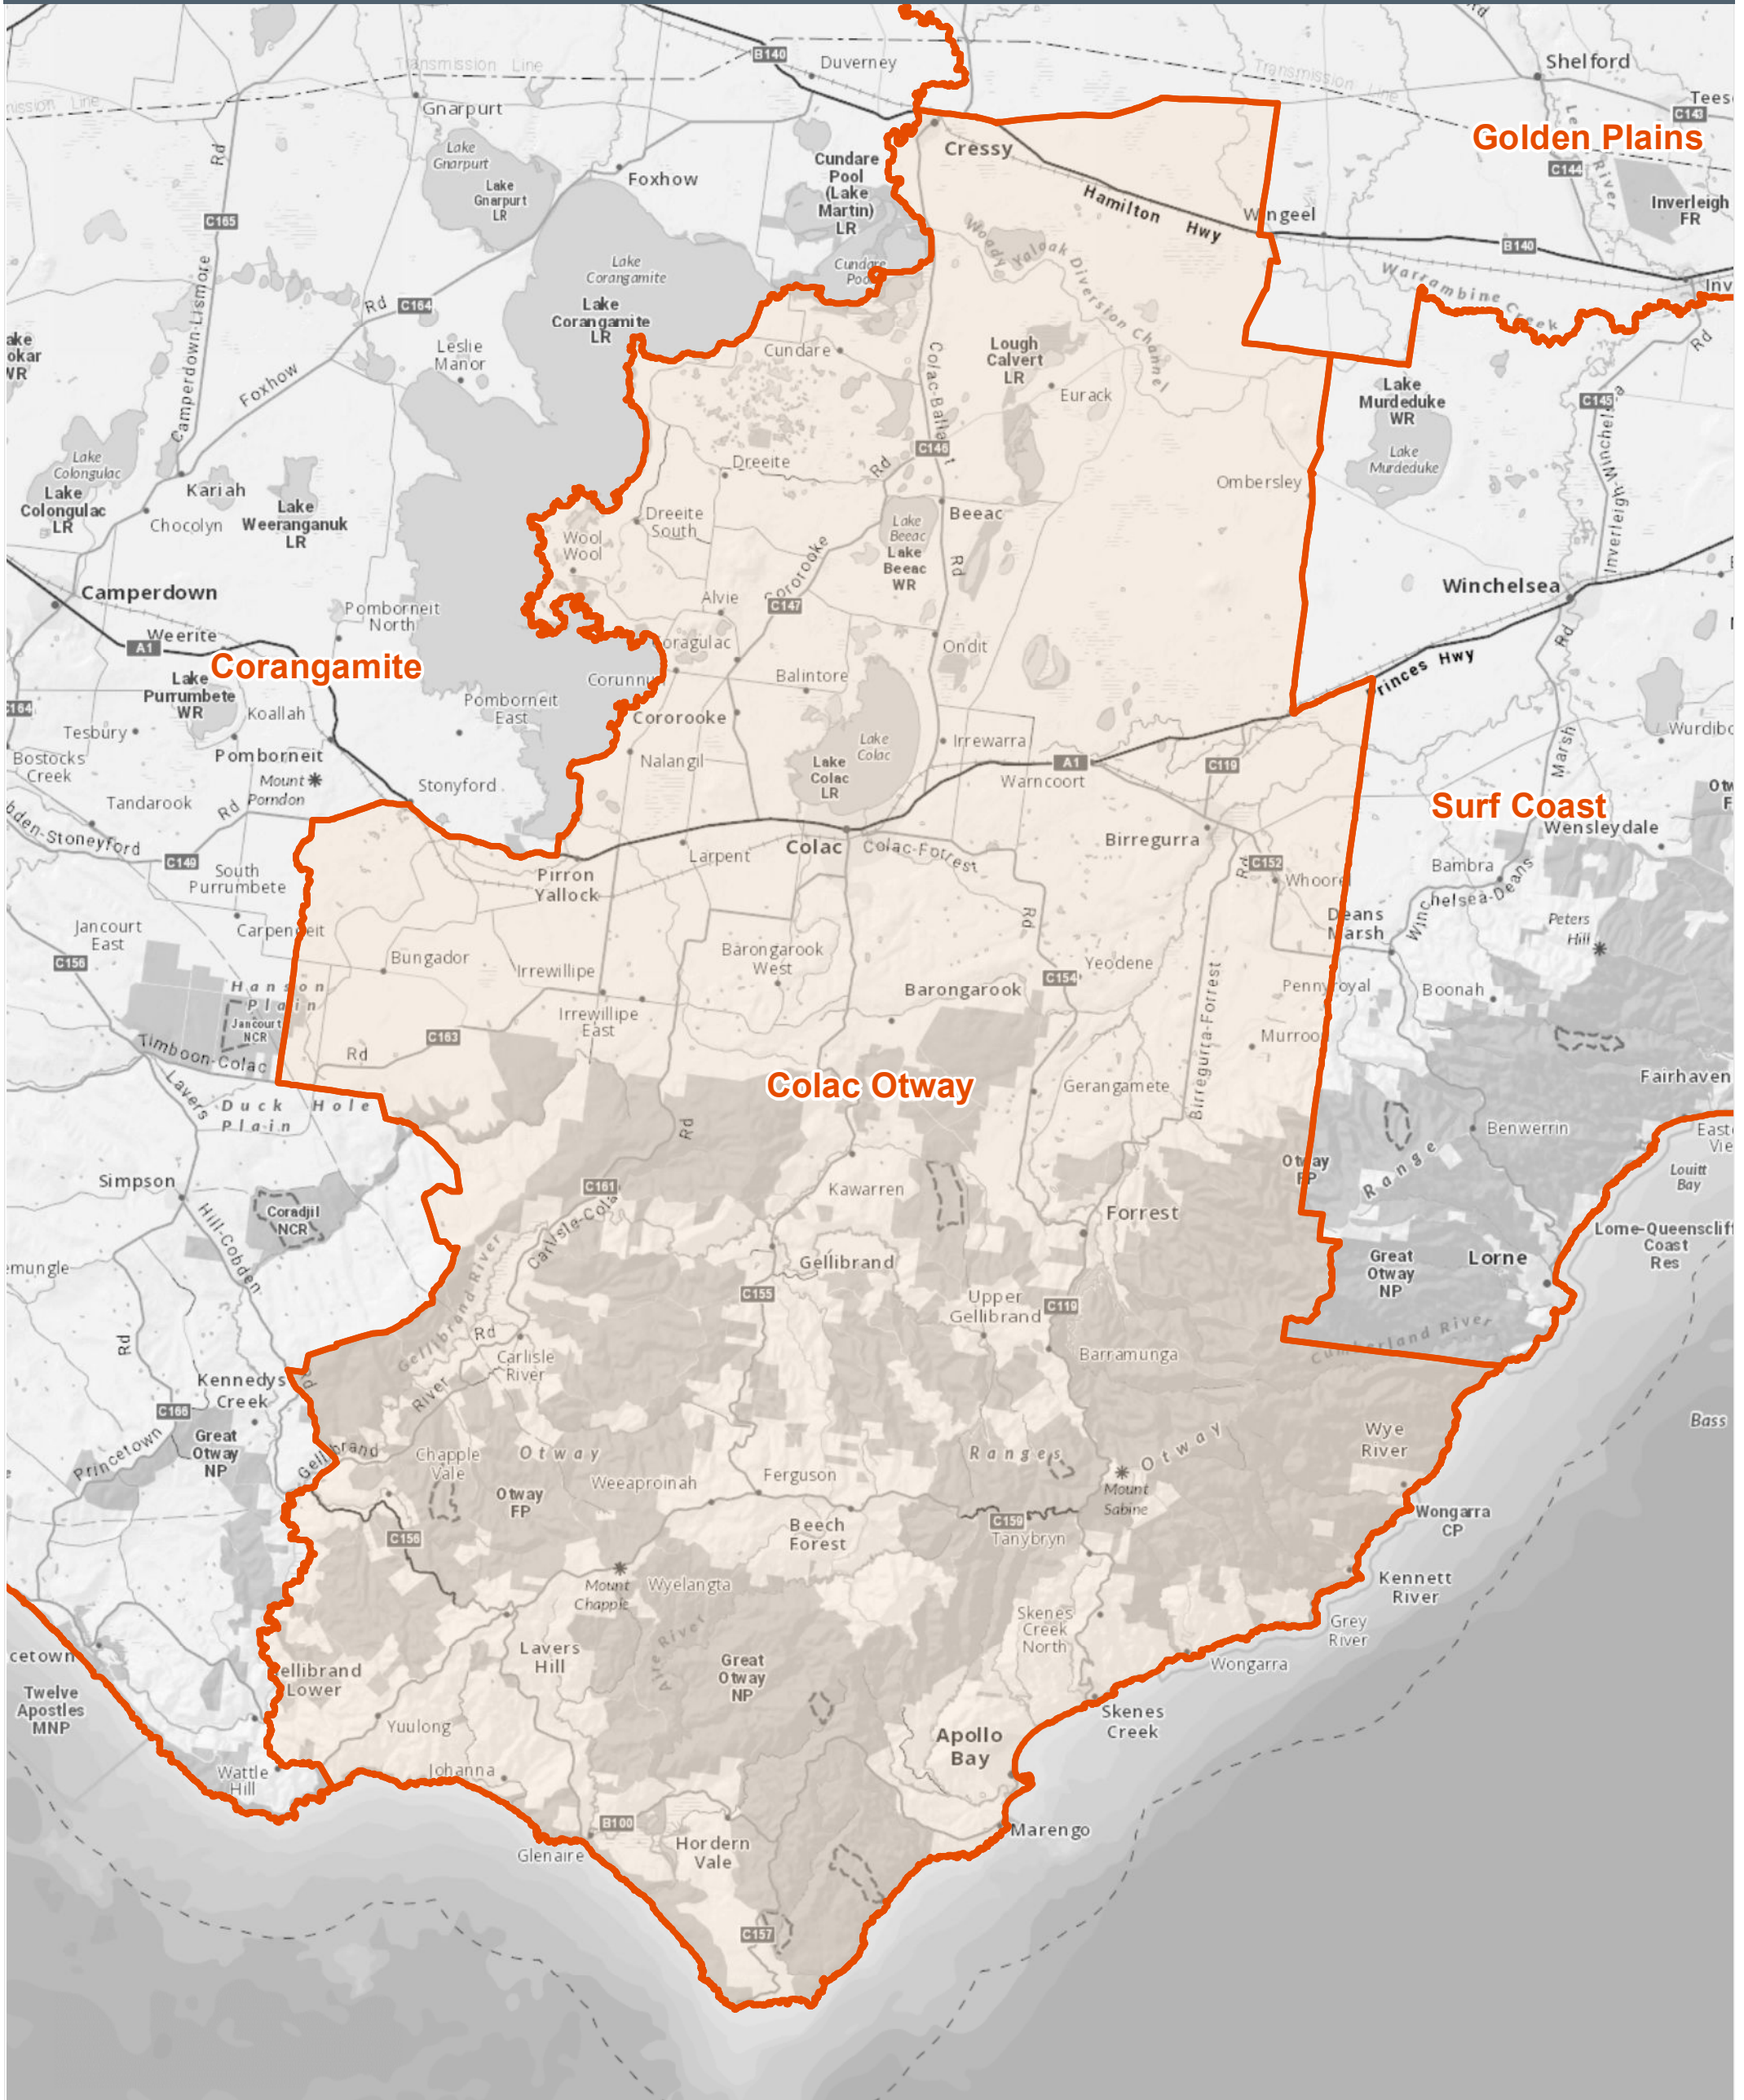

# Fire Danger Period Areas: Colac Otway

**Notes:**  
 Some municipalities (shire or council) are split into smaller areas for Fire Danger Period Declarations.  
 Some municipalities overlap with the former Metropolitan Fire District (MFD) as at 30 June 2020. Fire Danger Period Restrictions do not apply in the former MFD.  
 This map will display both these situations if applicable in this area.

**Legend**  
 Fire Danger Period Areas

**Disclaimer:**  
 This map is a snapshot generated from Victorian Government data as well as data from various other sources. This does not guarantee that the publication is without flaw of any kind or is wholly appropriate for your particular purposes and therefore disclaims all liability for error, loss or damage which may arise from reliance upon it. All persons accessing this information should make appropriate enquiries to assess the currency of the data.

Job ID: FDP 2024/2025  
 Date Prepared: 20/10/2024